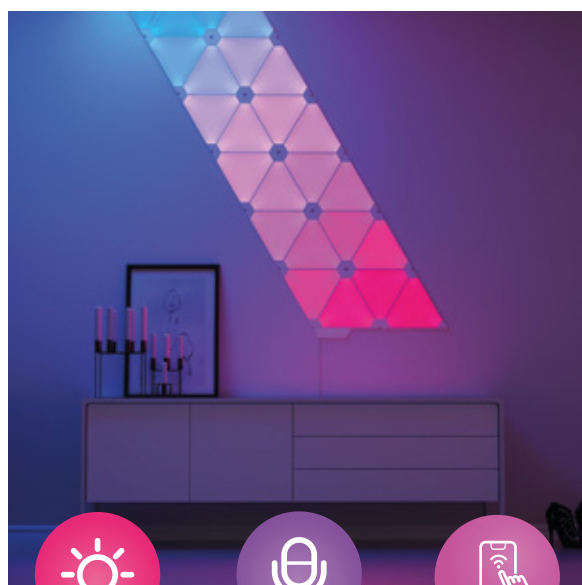

Smart WiFi LED Triangle Lights RGB

SKU Code: SHA5331

Dimmable

Voice Control

App Control

Features

- ▶ Smart Glitter, colourful music world - Voice control, custom embellishment, light, jump with notes, full colour lighting
- ▶ The modular design of the triangular plate allows you to distinguish it from the ordinary light bulb at the first sight.
- ▶ It can be like the building blocks and the jigsaw puzzle, and it can be put together into the shape you want in your heart, to stimulate the artist in your heart, and the creativity is borderless.
- ▶ 16 million colours, voice control, custom scenes, follow music jump, brightness and brightness adjustment
- ▶ Through the intelligent control of the APP, you can adjust the brightness according to different usage requirements, stepless adjustment, color temperature, brightness and intensity change. With a single stroke, the light can be naturally switched to create a different atmosphere for the home environment.
- ▶ Energy saving, good light efficiency, longer lasting.

Technical Specifications:

Materials	PCB+ABS
Brightness	200lm
Color temperature	RGB
Power	Maximum power block 3.5W/pc
Maximum power (power adapter)	24W
Whether it can be dimmed	Yes (Via APP or Voice)
Maximum extension(one controller)	12 pieces
Control protocol	IR Remote, APP or Voice Control with Alexa, Google Home, Siri and Apple Watch
Communication protocol	WiFi (2.4Ghz) and Bluetooth(BK Chipset)
Voltage	DC24V 1A
Size/unit	176x176x176x20mm
Warranty	2 years