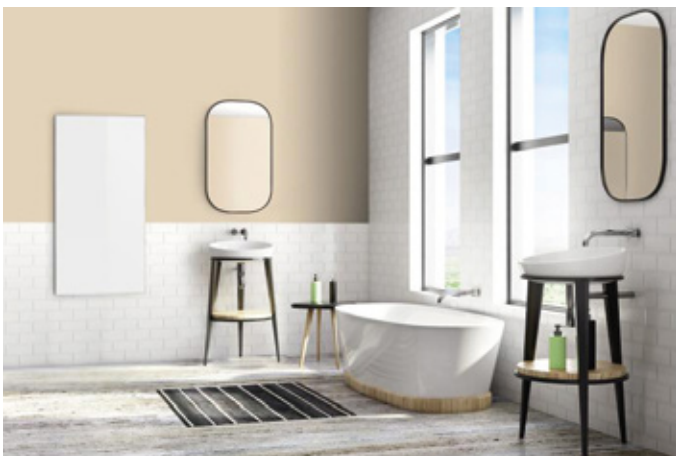

# Infrared Heating Panel, White Body, 720W

SKU Code: IH1007

Energy-Efficient

Cost Effective

720 Watts

No Dust or Bacteria

## Features

- ▶ **MODERN** : The ENER-J Energy Efficient infrared heater revolutionises heating with modern technology. Super flat, the 120 x 60 cm large heating panel can be hung directly on walls or mounted on a 120x60 Ceiling Grid and therefore is extremely space-saving while it works.
- ▶ **INFRARED HEAT** : With 720 watts of power, this Infrared Heating Panel from ENER-J dissipates infrared heat which is very pleasant for the human skin. The heat is distributed to the people nearby and not into the surrounding environment.
- ▶ **EXTREMELY ENERGY-EFFICIENT** : This infrared heating panel is extremely energy-efficient in operation: thanks to the use of Carbon Crystal Infrared technology, up to 95% of the power is directly converted into heat radiation.
- ▶ No extra maintenance costs (up to 70% more cost effective than conventional heating, e.g central heating).
- ▶ Beneficial in many types of health treatments. It avoids dehydration in air hence no dust or bacteria swirling in room which helps increase in the blood circulation. Great for allergy sufferers as its Natural & Efficient.